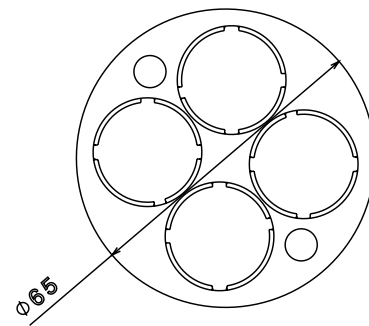

Packed in qty 20

**ADDITIONAL NOTES**

Product includes 2 x M4 Brass Inserts & 4 x 20mm Knockouts  
Manufactured to BS4607 part 1

Isometric view

Side view

Top view

Bottom view