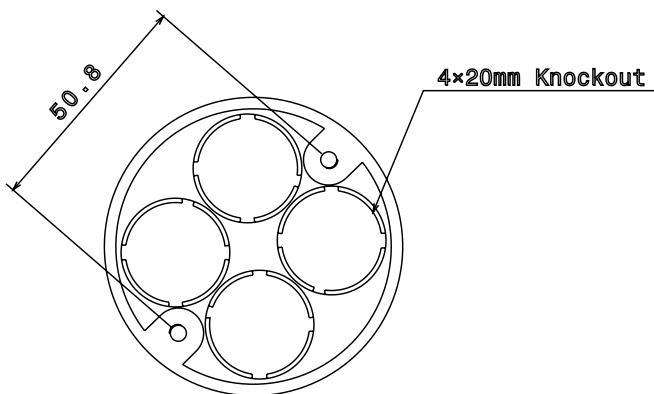

Packed in qty 20

**ADDITIONAL NOTES**

Product includes 2 x M4 Brass Inserts & 4 x 20mm Knockouts  
Manufactured to BS4607 part 1

Isometric view

Side view

Top view

Bottom view